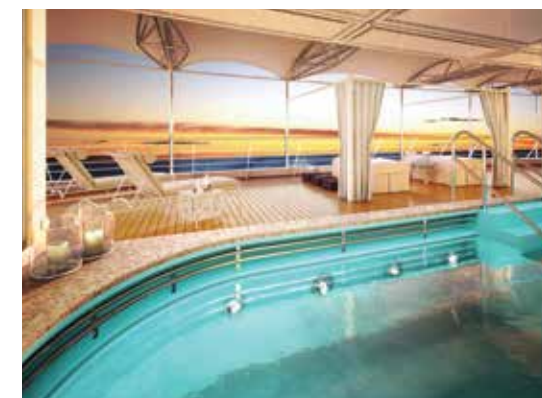

Experience Silver Moon on her Maiden Season in the Mediterranean

Discover a new world of travel with Silver Moon, our newest all-suite, all-inclusive intimate ship. She pushes the frontier of luxury travel with personal butler service for every suite and cutting-edge culinary experience (S.A.L.T. Sea And Land Taste) that changes with every destination.

Silver Moon. Discover a new world of travel.
Arriving August 2020.

TRIESTE to ROME | 11 days